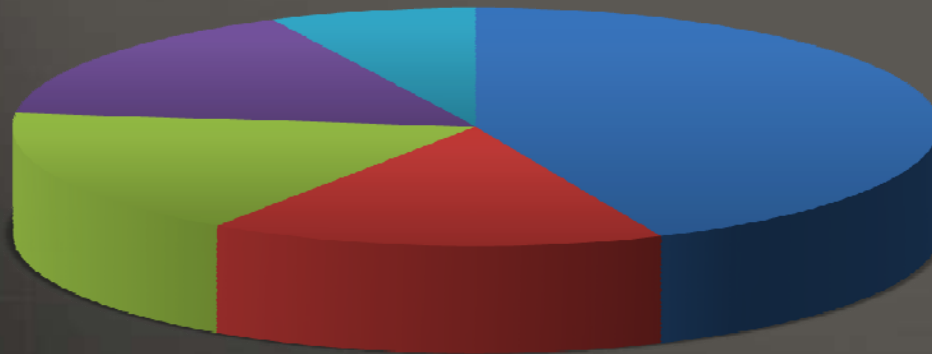

Assets / Dept

Counter- recession

- **Cross-competence**
- **Engineers**
- **Operators**
- **Management**
- **Systems**

■ Defence ■ Offshore ■ Defence ■ Industry ■ Energy

R & D

Ongoing R&D projects

- CIT
- Modified surfaces
- LW Armouring
- Waveflex 2008: 11 mill (3,8 mil)