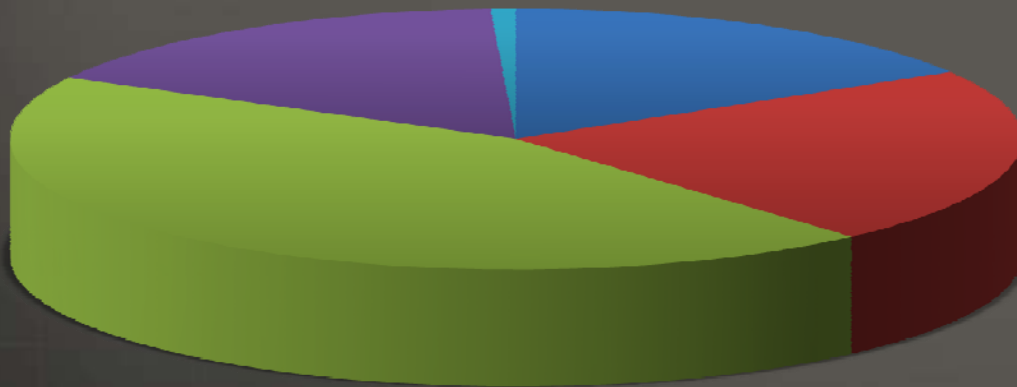

Counter- recession

- **Cross-competence**
- **Engineers**
- **Operators**
- **Management**
- **Systems**

■ Defence ■ Offshore ■ Defence ■ Industry ■ Energy