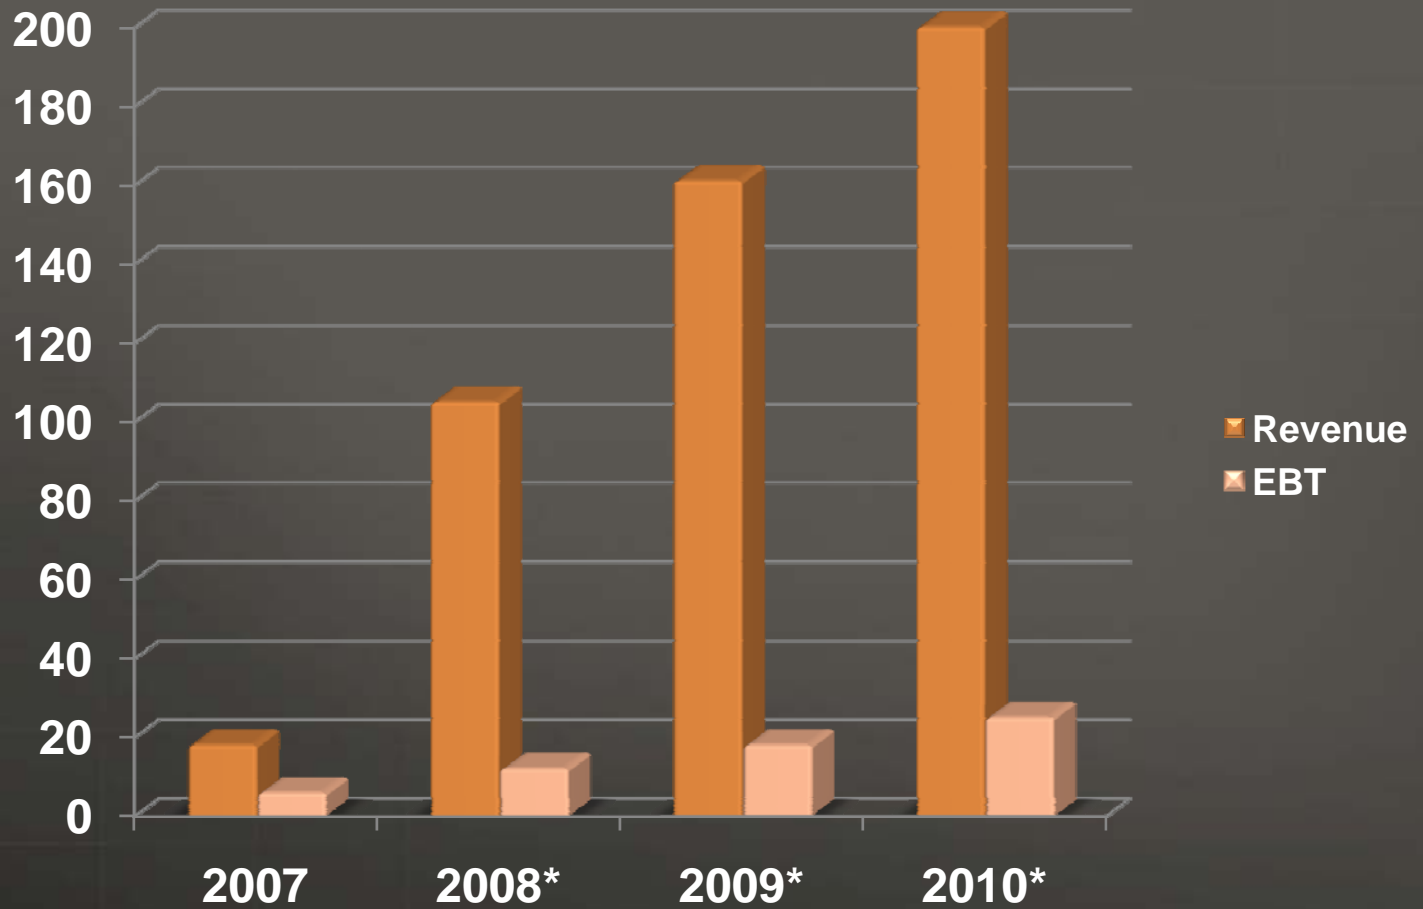

Services and Products

Services and Products

Organisation

Growth

- May 2006 : 7 employees
- May 2007 : 17 employees
- Aug 2007 : 29 employees
- May 2008 : 44 employees
- July 2008 : 110 employees

Key Figures